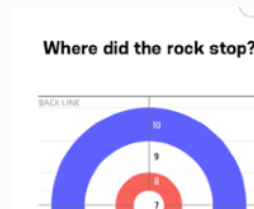

Detailed stats on your club's performance mailed weekly,

Grow and nurture community.

ICE TECHNICIANS:

- Easy to install, set up a sheet quickly.
- Minimal maintenance. Recharge the batteries once a month and you're done.
- Remove the guesswork, Klutch collects the empirical data to empower you to improve the quality of your ice.